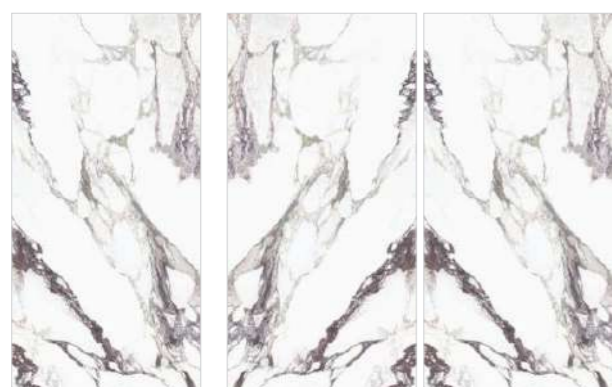

Lilac Mistica

2 Random

Bookmatch A+B

160x
320cm
Thicknesses
6mm | 12mm | 20mm

Available Finishes :
Gamma – Durasid

Applications Area : Floor | Wall | Facade | Commercial | Counter top