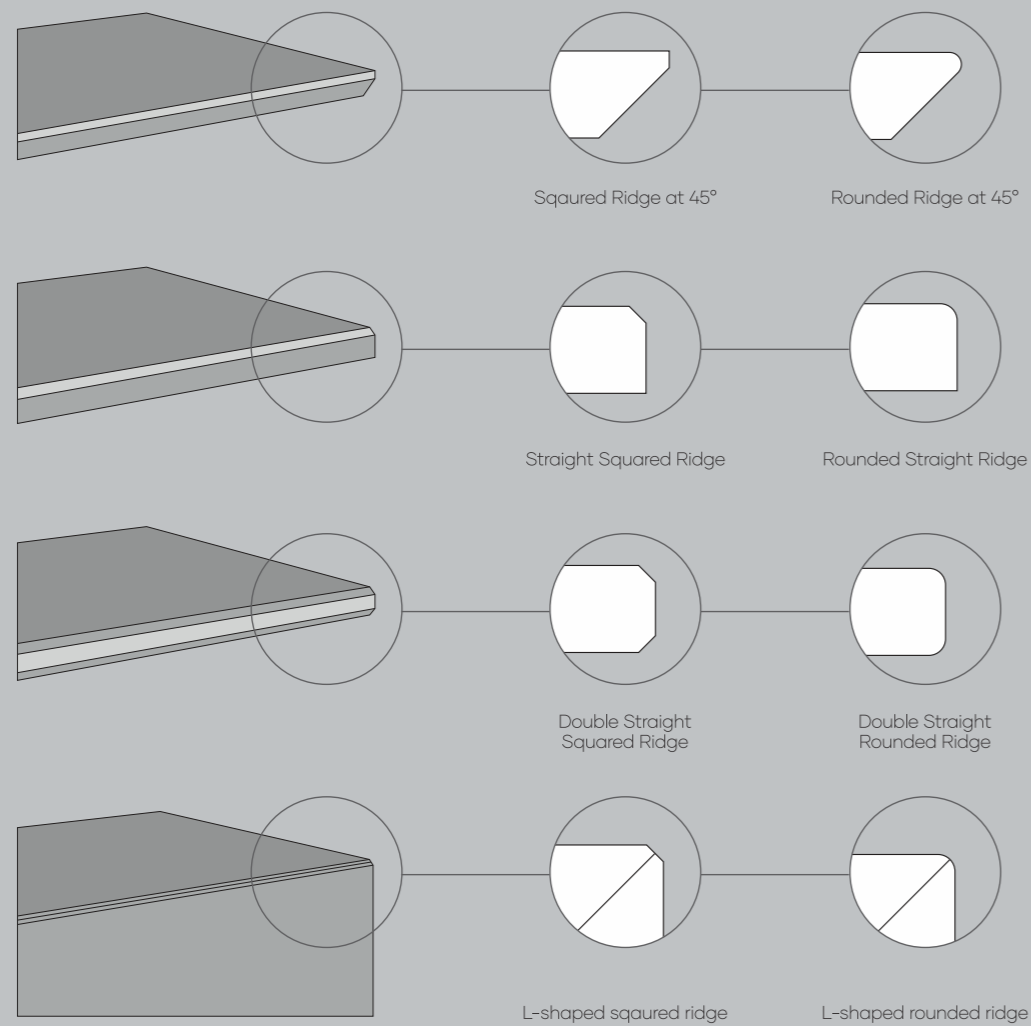

## Bathroom Furnishing

Large format slabs of 160x320cm enhance the overall appeal of bathspace by creating a sleek & seamless look with minimal grout lines. With unique & versatile edge profiles, one can choose an edge profile that complements their bathroom style. Above all, these slabs are resistant to moisture, stain and heat, making them the perfect choice for sinks and bathroom applications. These are engineered with utmost detail and crafted to ensure longevity and performance.

## Edges

Fulfill the canvas of your interior with versatile edge profiles, adding a dramatic charm and visual impact. Some edge profiles with no sharp corners and edges make the perfect choice for countertops and reduce the risk of injuries. With easy customization and functional applications, edge profiles transcend the overall look of spaces.