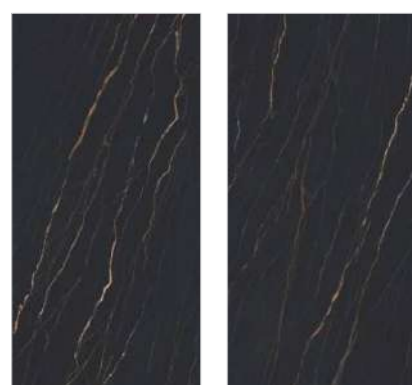

Saint Laurent

3 Random

160x
320cm
Thicknesses
6mm | 12mm | 20mm

Available Finishes :
Gamma - Durasid

Applications Area : Floor | Wall | Facade | Commercial | Counter top