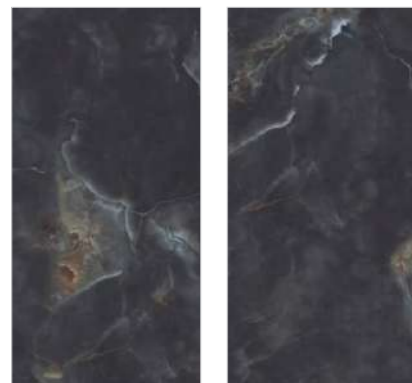

Onyx Nero

3 Random

160x
320cm
Thicknesses
6mm | 12mm | 20mm

Available Finish :
Gamma

Applications Area : Floor | Wall | Facade | Commercial | Counter top