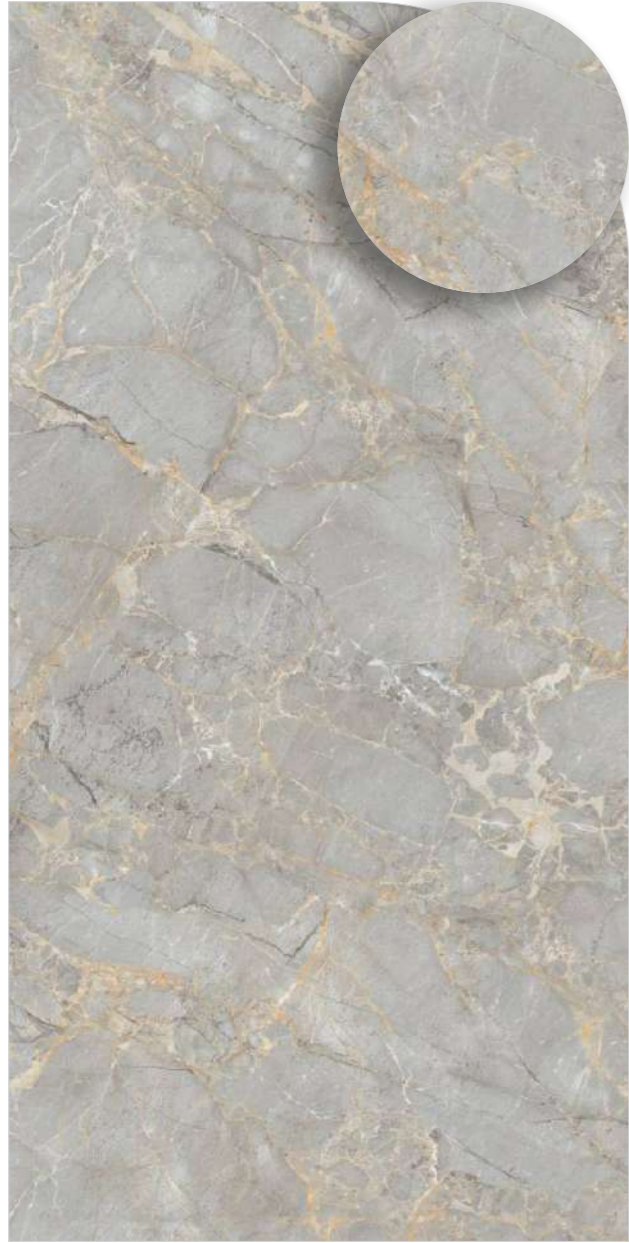

Didyma Silver