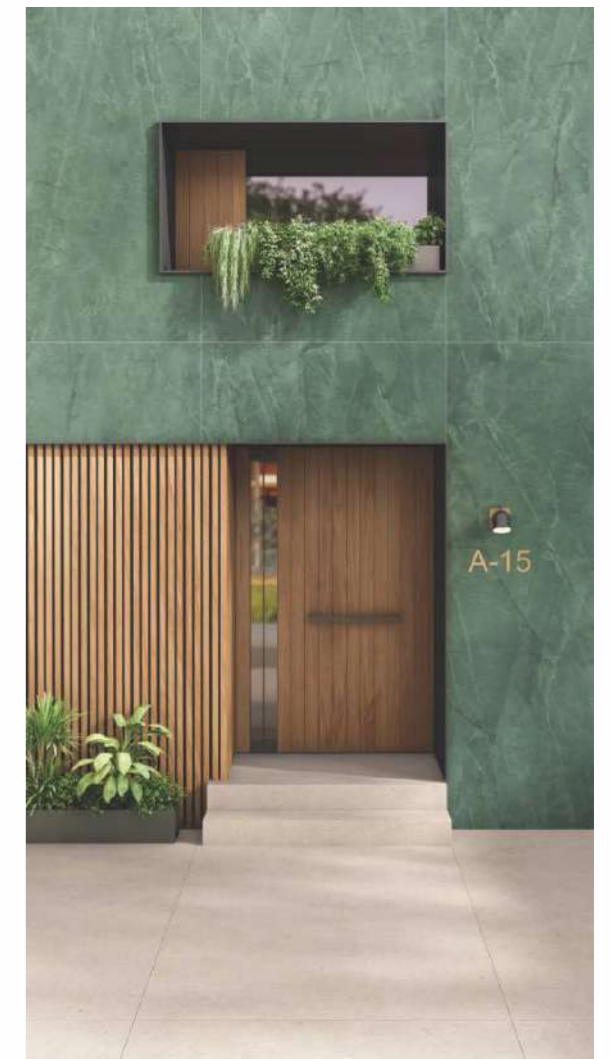

Applications

Porcelain slabs

The large format slabs in size 160x320cm have wide applicability and are preferred for their durability, ease of maintenance and invaluable longevity.

These slabs are considered a durable choice for kitchen & bathroom countertops, wall & floor applications, tabletops, outdoor spaces such as patios, walkways and pool decks and more.

The seamless appeal of these large format slabs elevates the beauty of spaces!

Considering the wide applicability of slabs, it is easy to add grandeur to spaces.

Additionally, they can contribute to a sense of spaciousness and continuity in interior and exterior spaces. These slabs combine modern aesthetics with durability, making them a popular choice for residential and commercials.