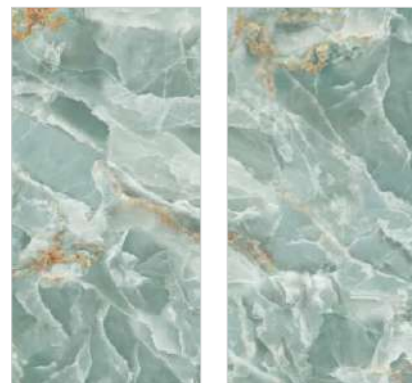

Opeara Green

3 Random

160x
320cm
Thicknesses
6mm | 12mm | 20mm

Available Finish :
Gamma

Applications Area : Floor | Wall | Facade | Commercial | Counter top