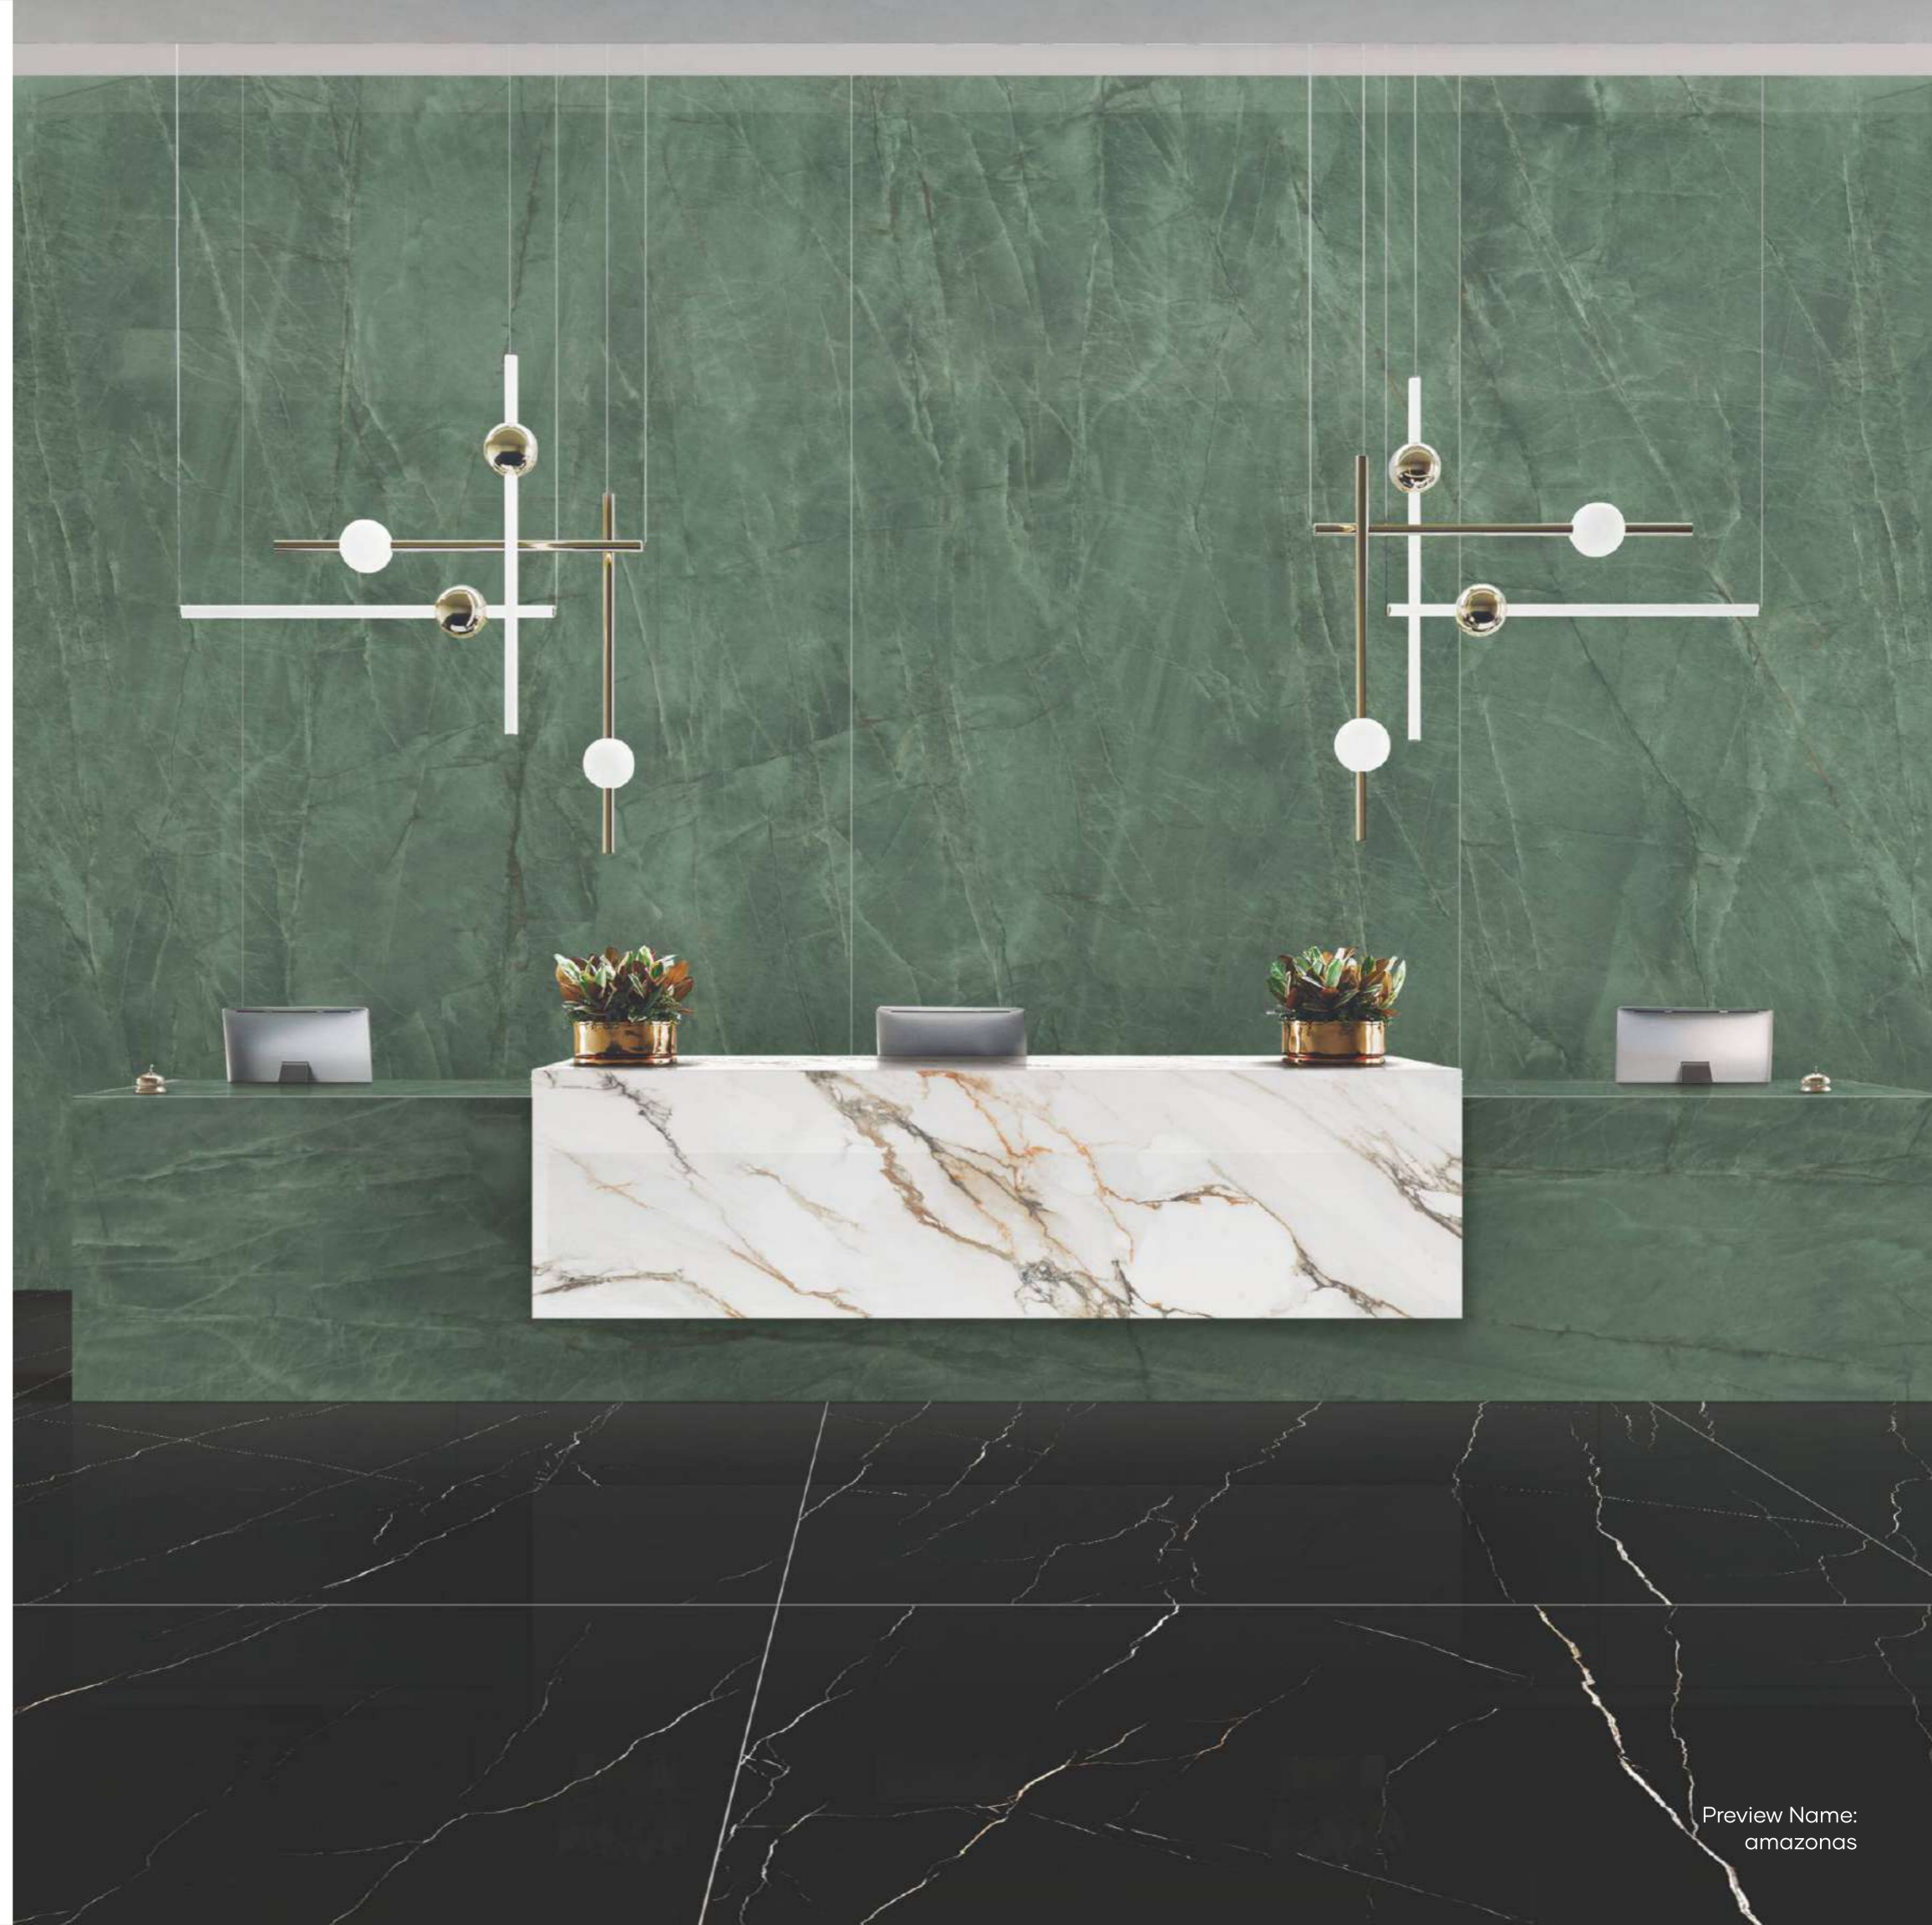

# Amazonas

3 Random

160x  
320cm  
Thicknesses  
6mm | 12mm | 20mm

Available Finishes :  
Gamma - Durasid - Baby Satin

Applications Area : Floor | Wall | Facade | Commercial | Counter top

Preview Name:  
amazonas