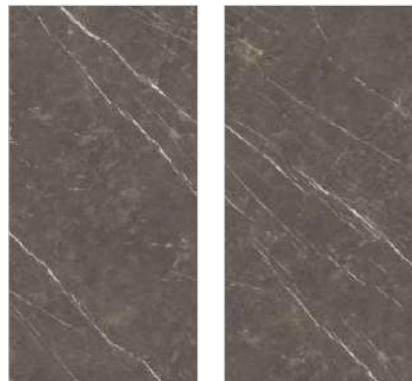

Emperador Marron

3 Random

160x
320cm
Thicknesses
6mm | 12mm | 20mm

Available Finishes :
Gamma - Durasid - Repose

Applications Area : Floor | Wall | Facade | Commercial | Counter top