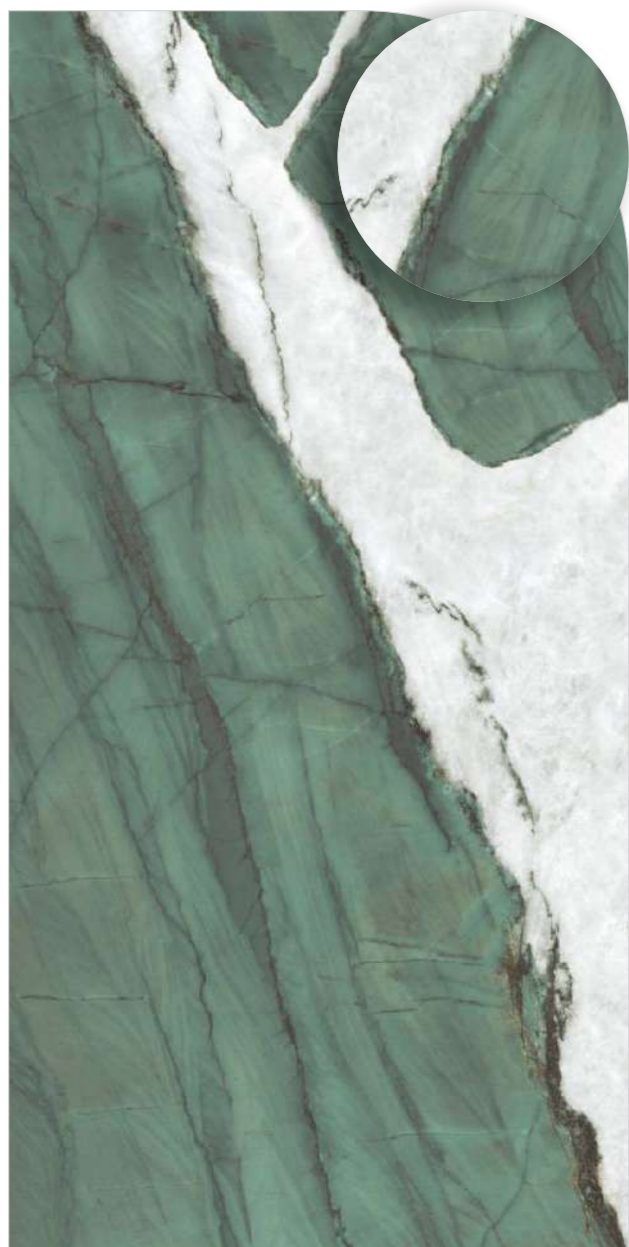

Patagonia Green

Bookmatch A+B

160x
320cm
Thicknesses
6mm | 12mm | 20mm

Available Finishes :
Gamma - Durasid - Baby Satin

Applications Area : Floor | Wall | Facade | Commercial | Counter top