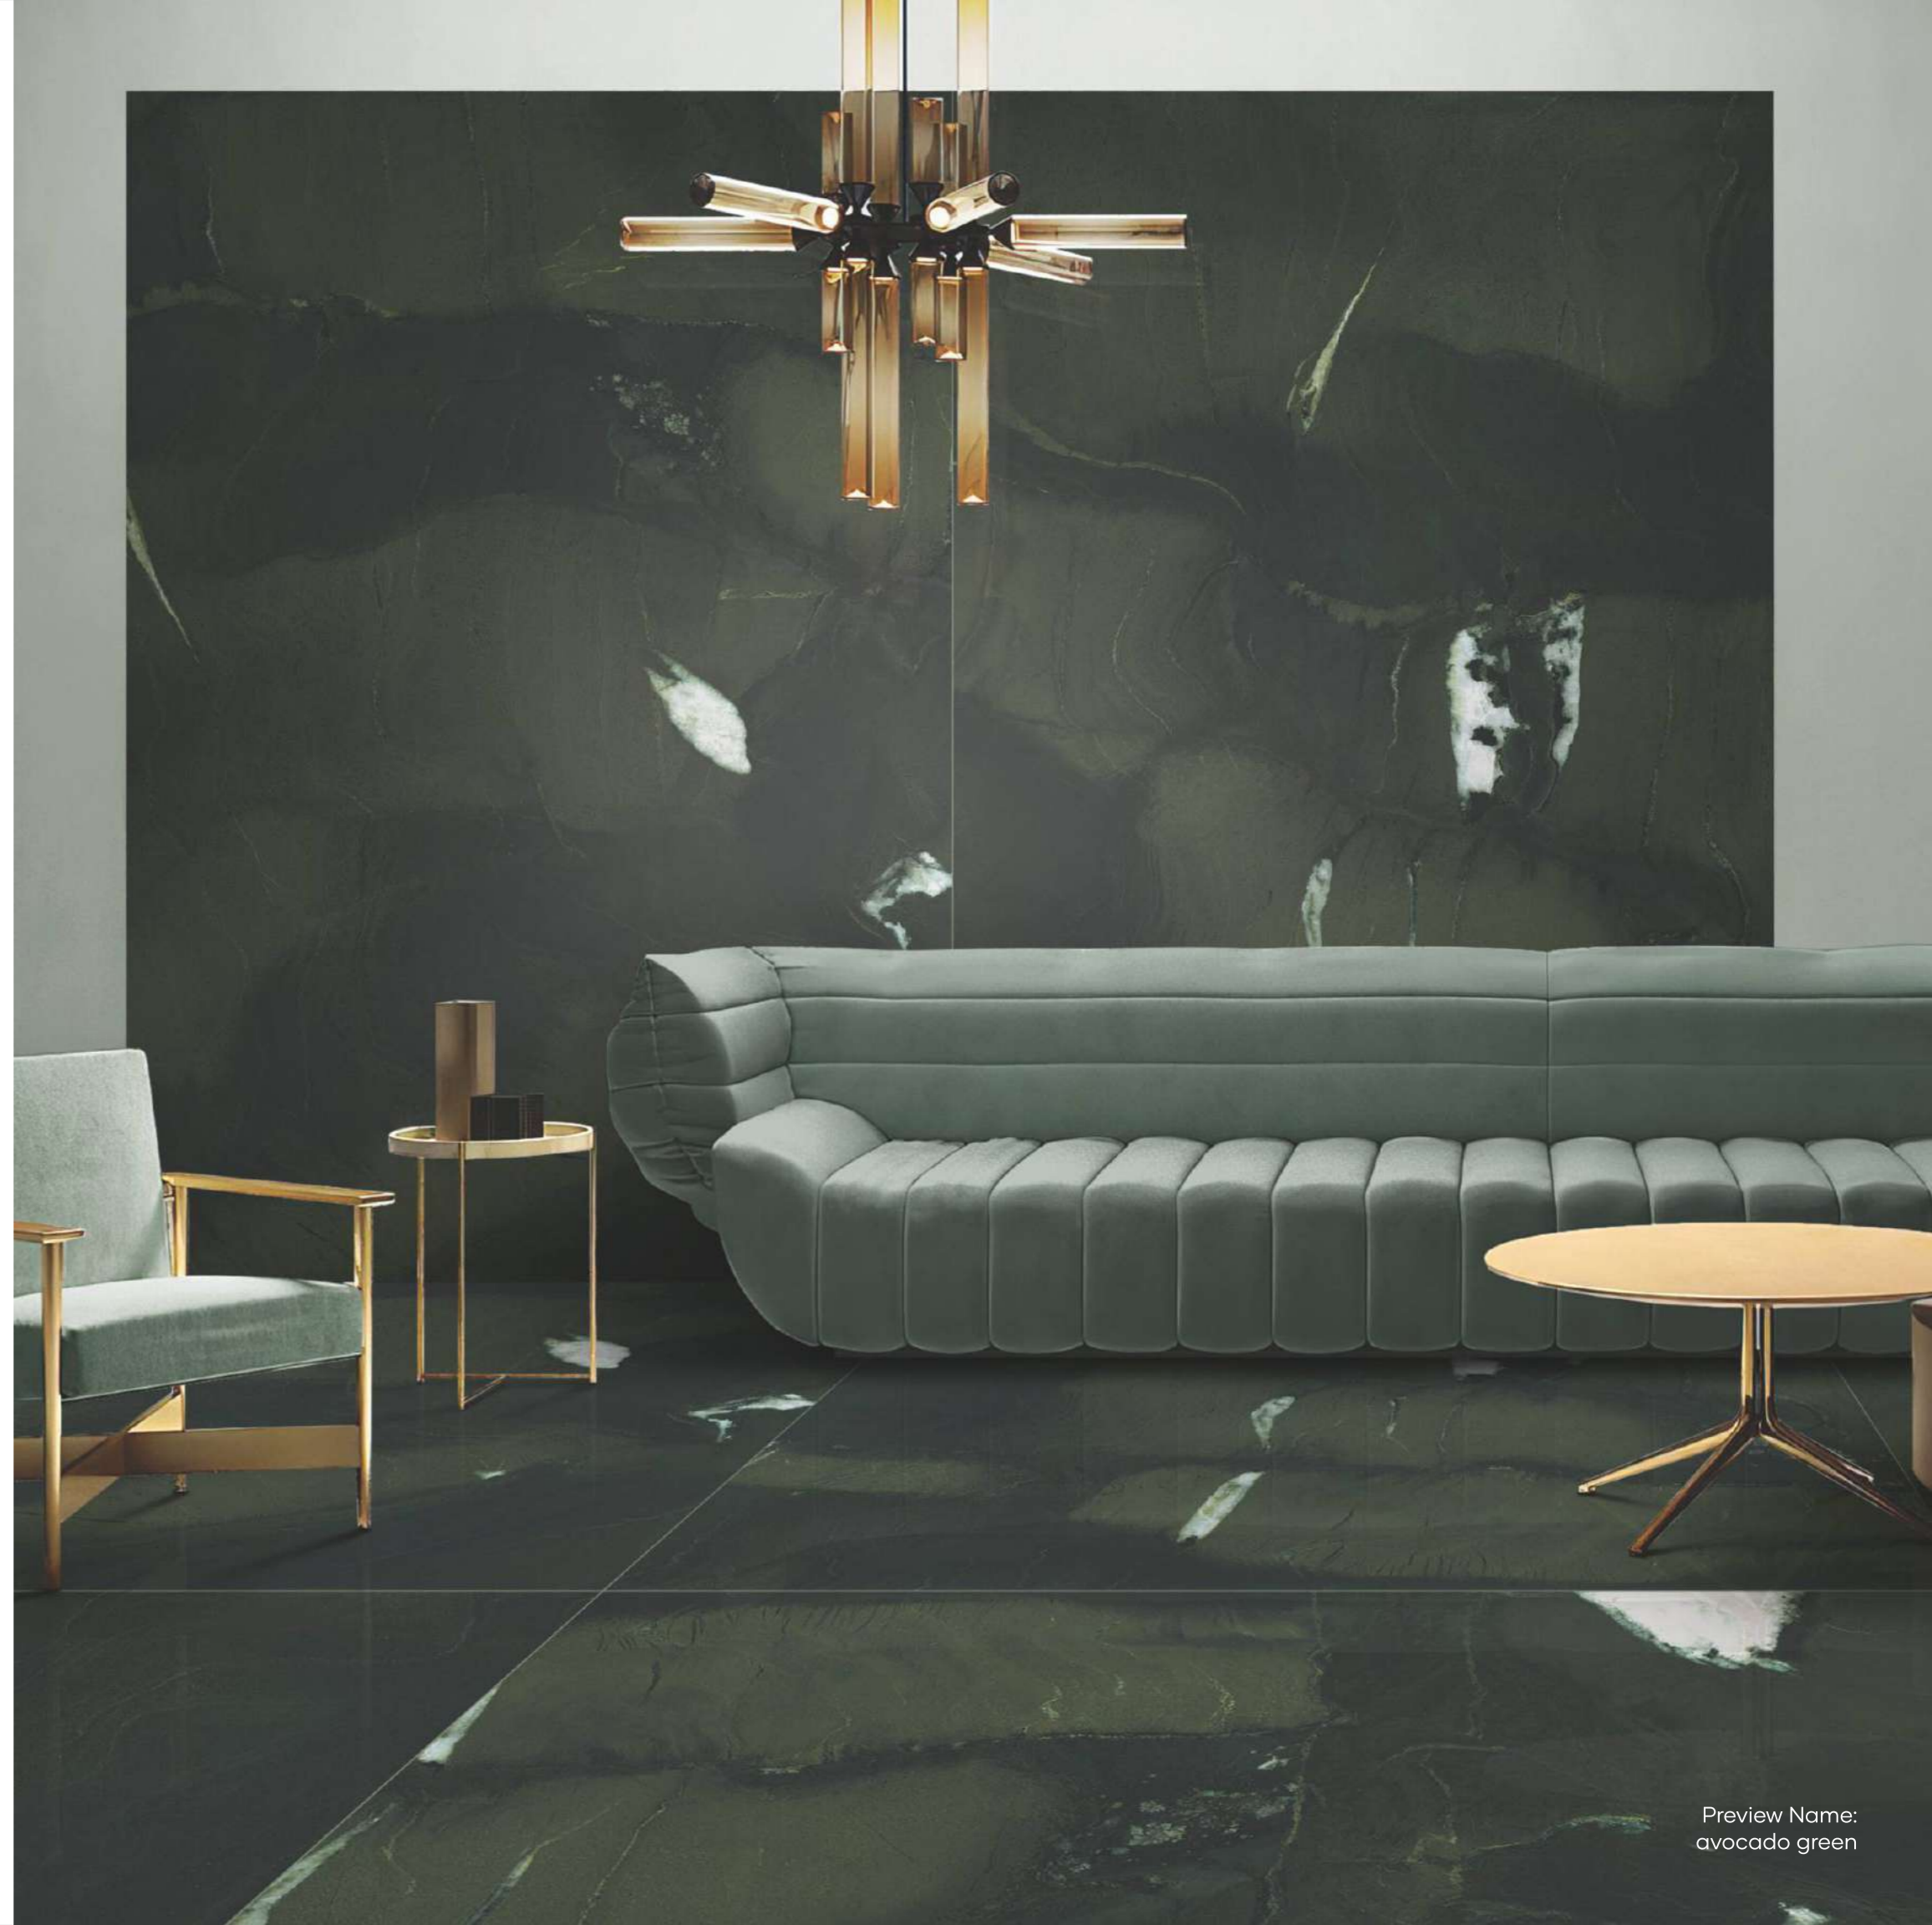

2 Random

160x
320cm
Thicknesses
6mm | 12mm | 20mm

Available Finishes :
Gamma - Durasid

Applications Area : Floor | Wall | Facade | Commercial | Counter top